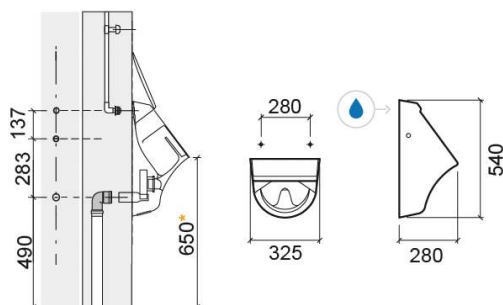

Jade urinal - White

Ref. 104500004

EAN Code. 5604815066975

Description

Discontinued product - available until permanent stock rupture.

Features

- Back water inlet
- Cover, trap and fixing kit included

Technical Information

Length: 325 mm

Width: 280 mm

Height: 540 mm

Weight: 9.90 kg

Collection: [Jade](#)

Product type: Urinals

Style: Contemporary

Material: Ceramic

Installation type: Wall mounted