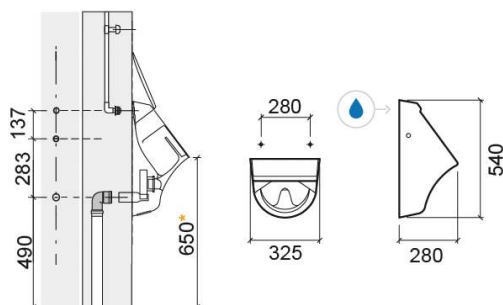

Jade urinal - White

Ref. 104500004

EAN Code. 5604815066975

Description

Discontinued product - available until permanent stock rupture.

Features

- Back water inlet
- Cover, trap and fixing kit included

Technical Information

Length: 325 mm

Width: 280 mm

Height: 540 mm

Weight: 9.90 kg

Collection: [Jade](#)

Product type: Urinals

Style: Contemporary

Material: Ceramic

Installation type: Wall mounted

Variations

Pergamon (Discontinued)

325x280x540 mm

Ref. 104500054

EAN Code. 5604815067071

Weight: 9.90 kg

Downloads