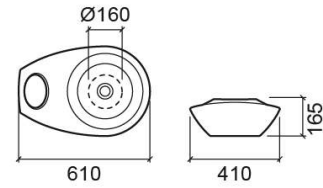

Join basin - White

Ref. 109710004

EAN Code. 5604815120073

Technical Information

Length: 610 mm

Width: 410 mm

Height: 165 mm

Weight: 10.60 kg

Collection: Join

Product type: Basins

Style: Contemporary

Product Format: Oval

Material: Ceramic

Bowl position: Right; Left

Installation type: Countertop

Features