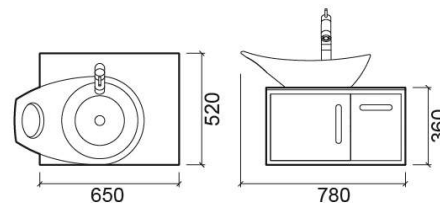

Join glass vanity unit - Black and White

Ref. 6440006

EAN Code. 5604815899269

Technical Information

Length: 650 mm

Width: 520 mm

Height: 360 mm

Weight: 35.60 kg

Collection: [Join](#)

Product type: Vanity units

Style: Contemporary

Product Format: Rectangular

Material: Vanity unit - Lacquered waterproof MDF;

Cover and doors - 8mm tempered glass

Bowl position: Left

Installation type: Wall hung