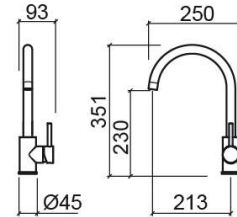

### Technical Information

Length: 250 mm

Width: 93 mm

Height: 351 mm

Weight: 2.00 kg

Collection: [Kopa](#)

Product type: Kitchen taps

Material: Stainless steel

### Features

- With swivel spout
- Fixing kit included
- Flow rate at 3 Bar - 12.0L/Min
- Kitchen tap hole Ø35mm

## Variations

---

Brushed stainless steel  
250x93x351 mm  
Ref. 513400113  
EAN Code. 5604815615708  
Weight: 2.00 kg

Brushed gold  
250x93x351 mm  
Ref. 513400124  
EAN Code. 5604815615876  
Weight: 2.00 kg