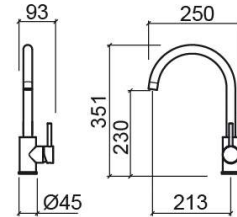

Kopa Arc kitchen mixer - Brushed copper

Ref. 513400129

EAN Code. 5604815615715

Technical Information

Length: 250 mm

Width: 93 mm

Height: 351 mm

Weight: 2.00 kg

Collection: [Kopa](#)

Product type: Kitchen taps

Material: Stainless steel

Features

- With swivel spout
- Fixing kit included
- Flow rate at 3 Bar - 12.0L/Min
- Kitchen tap hole Ø35mm

Variations

Brushed stainless steel

250x93x351 mm

Ref. 513400113

EAN Code. 5604815615708

Weight: 2.00 kg

Brushed gold

250x93x351 mm

Ref. 513400124

EAN Code. 5604815615876