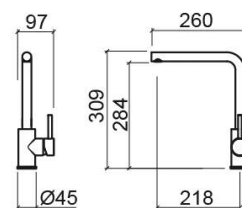

## Technical Information

Length: 260 mm

Width: 97 mm

Height: 309 mm

Weight: 2.06 kg

Collection: Kopa

Product type: Kitchen taps

Material: Stainless steel

## Features

- With swivel spout
- Fixing kit included
- Flow rate at 3 Bar - 12.0L/Min
- Kitchen tap hole Ø35mm

## Variations

---

Brushed gold  
260x97x309 mm

Ref. 513300124  
EAN Code. 5604815615883  
Weight: 2.06 kg

Brushed copper  
260x97x309 mm

Ref. 513300129  
EAN Code. 5604815615722  
Weight: 2.06 kg