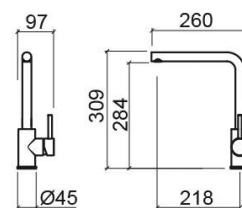

## Technical Information

Length: 260 mm

Width: 97 mm

Height: 309 mm

Weight: 2.06 kg

Collection: [Kopa](#)

Product type: Kitchen taps

Material: Stainless steel

## Features

- With swivel spout
- Fixing kit included
- Flow rate at 3 Bar - 12.0L/Min
- Kitchen tap hole Ø35mm

## Variations

---

Brushed gold  
260x97x309 mm

Ref. 513300124  
EAN Code. 5604815615883  
Weight: 2.06 kg

Brushed copper  
260x97x309 mm

Ref. 513300129  
EAN Code. 5604815615722  
Weight: 2.06 kg