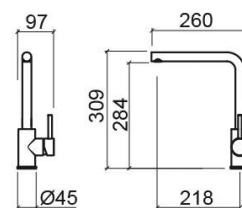

Kopa Square kitchen mixer - Brushed stainless steel

Ref. 513300113

EAN Code. 5604815615692

Technical Information

Length: 260 mm

Width: 97 mm

Height: 309 mm

Weight: 2.06 kg

Collection: Kopa

Product type: Kitchen taps

Material: Stainless steel

Features

- With swivel spout
- Fixing kit included
- Flow rate at 3 Bar - 12.0L/Min
- Kitchen tap hole Ø35mm

Variations

Brushed gold
260x97x309 mm

Ref. 513300124
EAN Code. 5604815615883
Weight: 2.06 kg

Brushed copper
260x97x309 mm

Ref. 513300129
EAN Code. 5604815615722
Weight: 2.06 kg

Downloads

Cleaning Manuals

Cleaning Manual (PDF) ,

2D & 3D Files

5133001 CAD 2D (ZIP) , 5133001 CAD 3D (ZIP) ,