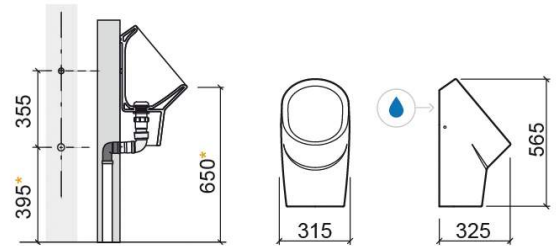

Like urinal - White

Ref. 108551004

EAN Code. 5604815319569

Technical Information

Length: 315 mm

Width: 325 mm

Height: 565 mm

Weight: 14.30 kg

Collection: [Like](#)

Product type: Urinals

Style: Contemporary

Material: Ceramic

Installation type: Wall mounted

Features

- Spreader, trap, waste and fixing kit included
- Back water inlet

Downloads