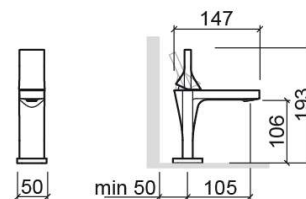

Line 42 basin mixer - White and Chrome

Ref. 555030110

EAN Code. 5604815611953

Technical Information

Length: 147 mm

Width: 50 mm

Height: 193 mm

Weight: 1.58 kg

Variations

Copper

147x50x193 mm

Ref. 555030196

EAN Code. 5604815615838

Weight: 1.58 kg

Chrome

147x50x193 mm

Ref. 555030111

EAN Code. 5604815611847

Weight: 1.58 kg

Gold

147x50x193 mm

Ref. 555030112

EAN Code. 5604815615821

Weight: 1.58 kg

Graphite

147x50x193 mm

Ref. 555030103

EAN Code. 5604815615845

Weight: 1.58 kg

Nickel

147x50x193 mm

Ref. 5550301B3