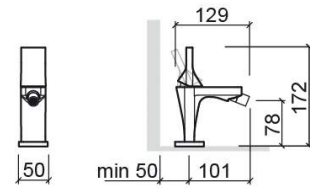

Line 42 bidet mixer - White

Ref. 555040100

EAN Code. 5604815611939

Technical Information

Length: 129 mm

Width: 50 mm

Height: 172 mm

Weight: 1.47 kg

Collection: [Line 42](#)

Product type: Taps

Style: Contemporary

Material: Brass; ZAMAK

Installation type: Bidet

Features

- Flow rate at 3 Bar - 7.8L/min
- Fixing kit included
- Hot & cold flexible connectors included
- Single lever mixer
- Waste not included

Variations

Chrome

129x50x172 mm

Ref. 555040111

EAN Code. 5604815611854

Weight: 1.47 kg

Matte Black and Chrome

129x50x172 mm