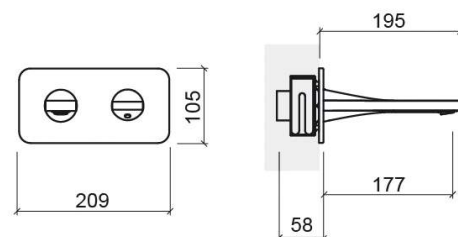

Line 42 concealed basin mixer - Chrome

Ref. 555230111

EAN Code. 5604815613926

Technical Information

Length: 195 mm

Width: 209 mm

Height: 105 mm

Weight: 2.56 kg

Collection: [Line 42](#)

Product type: Taps

Style: Contemporary

Material: Brass; ZAMAK

Installation type: Concealed

Features

- Installation frame included
- Flow rate at 3 Bar - 13.5L/min
- Fixing kit included
- Hot & cold flexible connectors included
- Single lever mixer
- Can be installed using a box