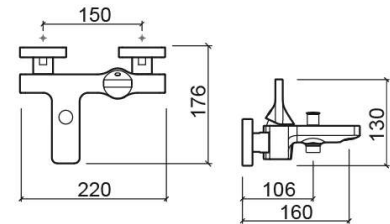

Line 42 bath mixer - White

Ref. 555080100

EAN Code. 5604815611960

Technical Information

Length: 220 mm

Width: 176 mm

Height: 130 mm

Weight: 2.33 kg

Collection: [Line 42](#)

Product type: Taps

Style: Contemporary

Material: Brass; ZAMAK

Installation type: Wall mounted

Features

- Flow rate at 3 Bar - 14.5L/min
- Single lever mixer

Variations

Chrome

220x176x130 mm

Ref. 555080111

EAN Code. 5604815611908

Weight: 2.33 kg

Matte Black and Chrome

220x176x130 mm

Ref. 555080116

EAN Code. 5604815612097

Weight: 2.33 kg

Downloads

Cleaning Manuals

Cleaning Manual (PDF) ,

2D & 3D Files

5550801 CAD 2D (ZIP) , 5550801 CAD 3D (ZIP) ,

Technical Drawings