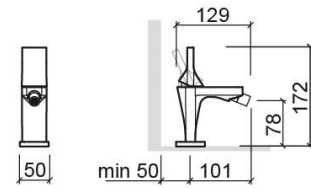

Line 42 bidet mixer - White

Ref. 555040100

EAN Code. 5604815611939

Technical Information

Length: 129 mm

Width: 50 mm

Height: 172 mm

Weight: 1.47 kg

Collection: [Line 42](#)

Product type: Taps

Style: Contemporary

Material: Brass; ZAMAK

Installation type: Bidet

Features

- Flow rate at 3 Bar - 7.8L/min
- Fixing kit included
- Hot & cold flexible connectors included
- Single lever mixer
- Waste not included

Variations

Chrome

129x50x172 mm

Ref. 555040111

EAN Code. 5604815611854

Weight: 1.47 kg

Matte Black and Chrome

129x50x172 mm