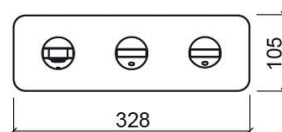

Line 42 concealed 4-way bath mixer - Chrome

Ref. 555780111

EAN Code. 5604815614923

Technical Information

Length: 195 mm

Width: 328 mm

Height: 105 mm

Weight: 3.78 kg

Collection: [Line 42](#)

Product type: Taps

Style: Contemporary

Material: Brass; ZAMAK

Installation type: Concealed

Features

- Installation frame included
- Fixing kit included
- Hot & cold flexible connectors included
- Single lever mixer
- Can be installed using a box
- Shower solution for 2 water outlets (4-way)
- Flow rate at 3 Bar - 11.5L/min (spout) - 18L/min (top free outlet)