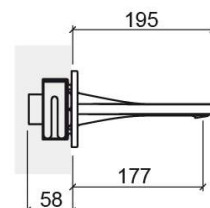

Line 42 concealed 4-way bath mixer - Chrome

Ref. 555780111

EAN Code. 5604815614923

Technical Information

Length: 195 mm

Width: 328 mm

Height: 105 mm

Weight: 3.78 kg

Collection: [Line 42](#)

Product type: Taps

Style: Contemporary

Material: Brass; ZAMAK

Installation type: Concealed

Features

- Installation frame included
- Fixing kit included
- Hot & cold flexible connectors included
- Single lever mixer
- Can be installed using a box
- Shower solution for 2 water outlets (4-way)
- Flow rate at 3 Bar - 11.5L/min (spout) - 18L/min (top free outlet)