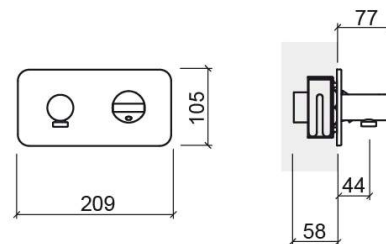

Line 42 concealed shower valve - Chrome

Ref. 555270111

EAN Code. 5604815613919

Technical Information

Length: 77 mm

Width: 209 mm

Height: 105 mm

Weight: 1.9 kg

Collection: [Line 42](#)

Product type: Taps

Style: Contemporary

Material: Brass; ZAMAK

Installation type: Concealed

Features

- Installation frame included
- Flow rate at 3 Bar - 22.5L/min
- Fixing kit included
- Hot & cold flexible connectors included
- Single lever mixer
- Can be installed using a box
- Wall bracket with water outlet included