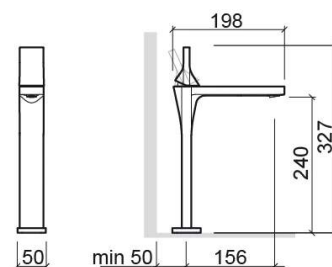

Line 42 tall basin mixer - White and Chrome

Ref. 555430110

EAN Code. 5604815611984

Technical Information

Length: 198 mm

Width: 50 mm

Height: 327 mm

Weight: 2.32 kg

Variations

Copper

198x50x327 mm

Ref. 555430196

EAN Code. 5604815615791

Weight: 2.32 kg

Chrome

198x50x327 mm

Ref. 555430111

EAN Code. 5604815611885

Weight: 2.32 kg

Gold

198x50x327 mm

Ref. 555430112

EAN Code. 5604815615784

Weight: 2.32 kg

Graphite

198x50x327 mm

Ref. 555430103

EAN Code. 5604815615807

Weight: 2.32 kg

Nickel

198x50x327 mm

Ref. 5554301B3