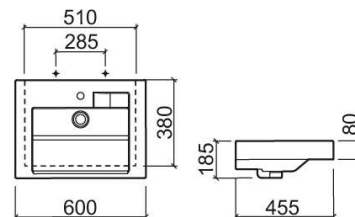

Linha 55cm basin - White

Ref. 108880004

EAN Code. 5604815103984

Description

Linha 55cm basin

Discontinued product - available until permanent stock rupture.

Features

- With overflow ring
- With tap hole
- With overflow
- Fixing kit included

Technical Information

Length: 600 mm

Width: 455 mm

Height: 185 mm

Weight: 16.9 kg

Collection: [Linha](#)

Product type: Basins

Style: Contemporary

Product Format: Rectangular

Material: Ceramic

Installation type: Semi-recessed

Variations

White
700x450x180 mm
Ref. 108890004
EAN Code. 5604815103991
Weight: 17 kg

White
800x450x185 mm
Ref. 108900004
EAN Code. 5604815104004
Weight: 19 kg

White
900x445x180 mm
Ref. 108910004
EAN Code. 5604815105285
Weight: 22.8 kg

White
550x450x185 mm
Ref. 108870004
EAN Code. 5604815103977
Weight: 15.8 kg

Pergamon (Discontinued)
600x455x185 mm
Ref. 108880054
EAN Code. 5604815109221
Weight: 16.9 kg