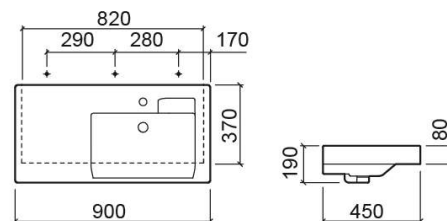

Linha 90 basin with bowl on the right - White

Ref. 108920004

EAN Code. 5604815105599

Description

Discontinued product - available until permanent stock rupture.

Technical Information

Length: 900 mm

Width: 450 mm

Height: 190 mm

Weight: 23.40 kg

Collection: [Linha](#)

Product type: Basins

Style: Contemporary

Product Format: Rectangular

Material: Ceramic

Bowl position: Right

Installation type: Semi-recessed

Features

- With overflow ring
- With tap hole
- With overflow
- Fixing kit included

Variations

Pergamon (Discontinued)

900x450x190 mm

Ref. 108920054

EAN Code. 5604815109337

Weight: 23.40 kg

Downloads

Cleaning Manuals

Cleaning Manual (PDF) ,

2D & 3D Files

108920 CAD 2D (ZIP) , 108920 CAD 3D (ZIP) ,

Technical Drawings

108920 DT (PDF) ,