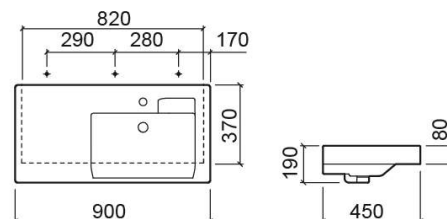

Linha 90 basin with bowl on the right - White

Ref. 108920004

EAN Code. 5604815105599

Description

Discontinued product - available until permanent stock rupture.

Technical Information

Length: 900 mm

Width: 450 mm

Height: 190 mm

Weight: 23.40 kg

Collection: [Linha](#)

Product type: Basins

Style: Contemporary

Product Format: Rectangular

Material: Ceramic

Bowl position: Right

Installation type: Semi-recessed

Features

- With overflow ring
- With tap hole
- With overflow
- Fixing kit included

Variations

Pergamon (Discontinued)

900x450x190 mm

Ref. 108920054

EAN Code. 5604815109337

Weight: 23.40 kg

Downloads

Cleaning Manuals

Cleaning Manual (PDF) ,

2D & 3D Files

108920 CAD 2D (ZIP) , 108920 CAD 3D (ZIP) ,

Technical Drawings

108920 DT (PDF) ,