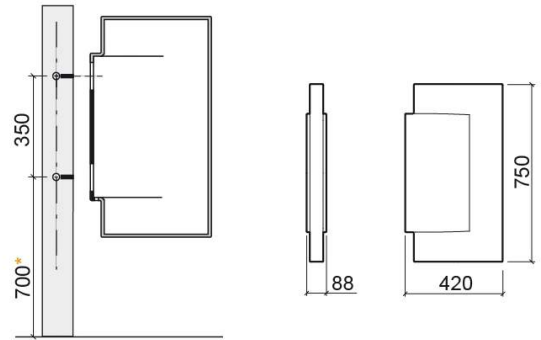

Link partition panel - White

Ref. 108540004

EAN Code. 5604815314489

Technical Information

Length: 420 mm

Width: 88 mm

Height: 750 mm

Weight: 8.50 kg

Collection: [Link](#)

Product type: Urinals

Material: Ceramic

Installation type: Wall mounted

Features

- Fixing kit included

Downloads

Cleaning Manuals