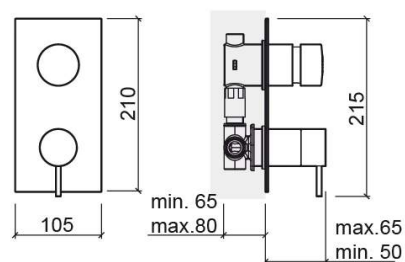

Lock rectangular timed flow shower valve - Chrome

Ref. 553674111

EAN Code. 5604815612882

Technical Information

Length: 65 mm

Width: 105 mm

Height: 210 mm

Weight: 2.86 kg

Collection: Lock

Product type: Taps

Style: Contemporary

Material: Brass

Installation type: Concealed

Features

- Flow rate at 3 BAR: 3.8Lt / min
- With anti-water hammer system
- With non-return valves
- Dual control mixer
- Timed flow mixer
- Run time - 10s