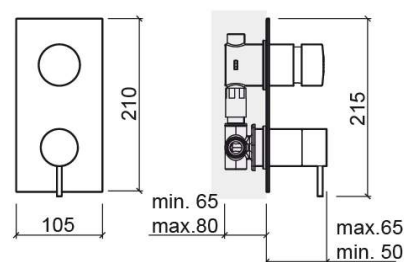

Lock rectangular timed flow shower valve - Chrome

Ref. 553674111

EAN Code. 5604815612882

Technical Information

Length: 65 mm

Width: 105 mm

Height: 210 mm

Weight: 2.86 kg

Collection: Lock

Product type: Taps

Style: Contemporary

Material: Brass

Installation type: Concealed

Features

- Flow rate adjustable at 3 Bar - 4-13L/min
- With anti-water hammer system
- With non-return valves
- Dual control mixer
- Timed flow mixer
- Run time - 10s