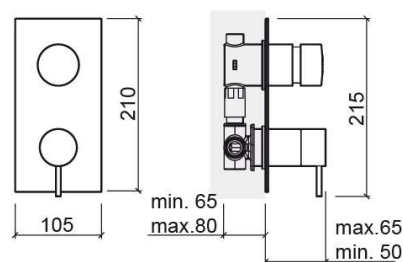

Lock rectangular timed flow shower valve - Chrome

Ref. 553674111

EAN Code. 5604815612882

Technical Information

Length: 65 mm

Width: 105 mm

Height: 210 mm

Weight: 2.86 kg

Collection: Lock

Product type: Taps

Style: Contemporary

Material: Brass

Installation type: Concealed

Features

- Flow rate adjustable at 3 Bar - 4-13L/min
- With anti-water hammer system
- With non-return valves
- Dual control mixer
- Timed flow mixer
- Run time - 10s