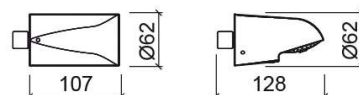

Lock shower head - Chrome

Ref. 5999611

EAN Code. 5604815610963

Technical Information

Length: 107 mm

Diameter: Ø62 mm

Weight: 1.00 kg

Collection: Lock

Product type: Kits, rails and hand showers

Style: Contemporary

Product Format: Round

Material: Brass

Installation type: Wall mounted

Features

- Flow rate at 3 Bar - 8L/min
- With anti-vandalism system
- Enable external water supply