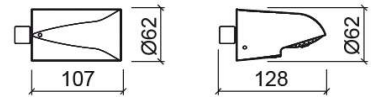

Lock shower head - Chrome

Ref. 5999611

EAN Code. 5604815610963

Technical Information

Length: 107 mm

Diameter: Ø62 mm

Weight: 1.00 kg

Collection: Lock

Product type: Kits, rails and hand showers

Style: Contemporary

Product Format: Round

Material: Brass

Installation type: Wall mounted

Features

- Flow rate at 3 Bar - 8L/min
- With anti-vandalism system
- Enable external water supply