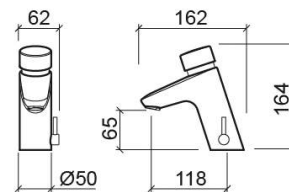

Lock timed flow basin mixer - Chrome

Ref. 553534111

EAN Code. 5604815610680

Technical Information

Length: 162 mm

Width: 62 mm

Height: 164 mm

Weight: 1.55 kg

Collection: Lock

Product type: Taps

Style: Contemporary

Material: Brass

Installation type: Basin shelf

Features

- Flow rate adjustable at 3 Bar - 4-13L/min
- Fixing kit included
- Hot & cold flexible connectors included
- Timed flow mixer
- Run time - 10s
- Waste not included