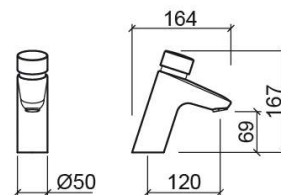

Lock timed flow basin tap - Chrome

Ref. 553034111

EAN Code. 5604815609776

Technical Information

Length: 164 mm

Width: 50 mm

Height: 167 mm

Weight: 1.4 kg

Collection: Lock

Product type: Taps

Style: Contemporary

Material: Brass

Installation type: Basin shelf

Features

- Flow rate adjustable at 3 Bar - 4-13L/min
- Flexible connector included
- Fixing kit included
- Run time - 10s
- Timed flow tap
- Waste not included