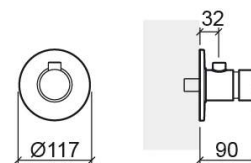

Lock timed flow shower tap with shower hose inlet - Chrome

Ref. 553074111

EAN Code. 5604815609790

Technical Information

Length: 90 mm

Diameter: Ø117 mm

Weight: 0.85 kg

Collection: Lock

Product type: Taps

Style: Contemporary

Material: Brass

Installation type: Concealed

Features

- Flow rate adjustable at 3 Bar - 4-13L/min
- Run time - 10s
- Timed flow tap

Downloads

Cleaning Manuals