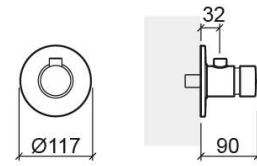

Lock timed flow shower tap with shower hose inlet - Chrome

Ref. 553074111

EAN Code. 5604815609790

Technical Information

Length: 90 mm

Diameter: Ø117 mm

Weight: 0.85 kg

Collection: Lock

Product type: Taps

Style: Contemporary

Material: Brass

Installation type: Concealed

Features

- Flow rate at 3 BAR: 3.8Lt / min
- Run time - 10s
- Timed flow tap

Downloads

Cleaning Manuals