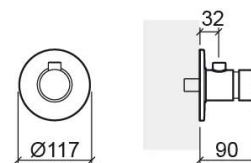

Lock timed flow shower tap with shower hose inlet - Chrome

Ref. 553074111

EAN Code. 5604815609790

Technical Information

Length: 90 mm

Diameter: Ø117 mm

Weight: 0.85 kg

Collection: Lock

Product type: Taps

Style: Contemporary

Material: Brass

Installation type: Concealed

Features

- Flow rate at 3 BAR: 3.8Lt / min
- Run time - 10s
- Timed flow tap

Downloads

Cleaning Manuals