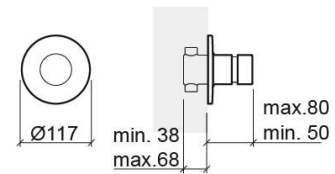

## Technical Information

Length: 80 mm

Diameter: Ø117 mm

Weight: 1 kg

Collection: Lock

Product type: Taps

Style: Contemporary

Material: Brass