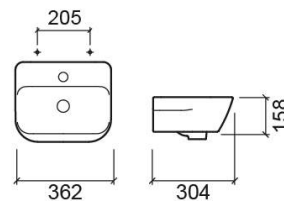

Look 36 basin - White

Ref. 134300004

EAN Code. 5604815320596

Description

Discontinued product - available until permanent stock rupture.

Technical Information

Length: 362 mm

Width: 304 mm

Height: 158 mm

Weight: 7.70 kg

Collection: [Look](#)

Product type: Basins

Style: Contemporary

Product Format: Rectangular

Material: Ceramic

Installation type: Wall hung

Features

- With overflow ring
- With tap hole
- With overflow
- Fixing kit included

Variations

Pergamon (Discontinued)

362x304x158 mm

Ref. 134300054

EAN Code. 5604815320954

Weight: 7.70 kg