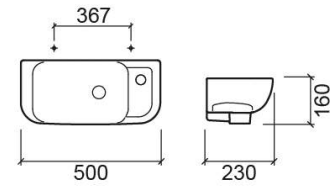

### Technical Information

Length: 500 mm

Width: 230 mm

Height: 160 mm

Weight: 7.70 kg

Collection: [Look](#)

Product type: Basins

Style: Contemporary

Product Format: Rectangular

Material: Ceramic

Bowl position: Left

Installation type: Wall hung

## Variations

---

Pergamon (Discontinued)  
500x230x160 mm  
Ref. 134390054  
EAN Code. 5604815320961  
Weight: 7.70 kg

Matte black  
500x230x160 mm  
Ref. 134390264  
EAN Code. 5604815330533  
Weight: 7.70 kg