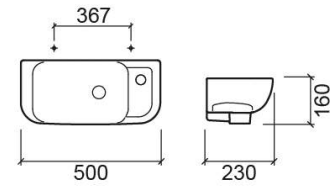

Look 50 basin - White

Ref. 134390004

EAN Code. 5604815320602

Technical Information

Length: 500 mm

Width: 230 mm

Height: 160 mm

Weight: 7.70 kg

Collection: [Look](#)

Product type: Basins

Style: Contemporary

Product Format: Rectangular

Material: Ceramic

Bowl position: Left

Installation type: Wall hung

Features

- With overflow ring
- With tap hole
- Fixing kit included
- Without overflow

Variations

Pergamon (Discontinued)
500x230x160 mm
Ref. 134390054
EAN Code. 5604815320961
Weight: 7.70 kg

Matte black
500x230x160 mm
Ref. 134390264
EAN Code. 5604815330533
Weight: 7.70 kg