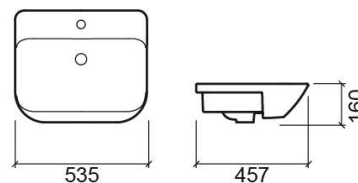

Look 53 basin - White

Ref. 134380004

EAN Code. 5604815320688

Description

Discontinued product - available until permanent stock rupture.

Technical Information

Length: 535 mm

Width: 457 mm

Height: 160 mm

Weight: 13.80 kg

Collection: [Look](#)

Product type: Basins

Style: Contemporary

Product Format: Rectangular

Material: Ceramic

Installation type: Semi-recessed

Features

- With overflow ring
- With tap hole
- With overflow

Variations

Pergamon (Discontinued)

535x457x160 mm

Ref. 134380054

EAN Code. 5604815321050

Weight: 13.80 kg