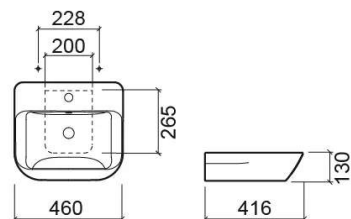

Look basin - White

Ref. 134310004

EAN Code. 5604815320619

Technical Information

Length: 460 mm

Width: 416 mm

Height: 130 mm

Weight: 11.8 kg

Variations

White
500x414x130 mm
Ref. 134320004
EAN Code. 5604815320626
Weight: 12.1 kg

White
560x449x130 mm
Ref. 134330004
EAN Code. 5604815320633
Weight: 13.9 kg

White
600x449x130 mm
Ref. 134340004
EAN Code. 5604815320640
Weight: 15.1 kg

White
660x443x134 mm
Ref. 134370004
EAN Code. 5604815321012
Weight: 16.5 kg

Pergamon (Discontinued)
460x416x130 mm
Ref. 134310054
EAN Code. 5604815320978
Weight: 11.8 kg

Pergamon (Discontinued)
500x414x130 mm
Ref. 134320054
EAN Code. 5604815320985
Weight: 12.1 kg

Matte black
600x449x130 mm
Ref. 134340264
EAN Code. 5604815337686
Weight: 15.1 kg

Downloads

Cleaning Manuals

Cleaning Manual (PDF) ,

2D & 3D Files

134310 CAD 2D (ZIP) , 134320 CAD 2D (ZIP) , 134330 CAD 2D (ZIP) , 134340 CAD 2D (ZIP) , 134370 CAD 2D (ZIP) , 134310 CAD