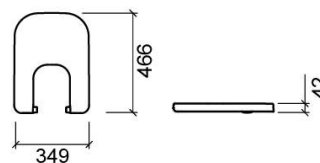

# Look bidet cover with Clipoff and Slowclose - White

Ref. 2344100

EAN Code. 5604815907445

## Technical Information

Length: 466 mm

Width: 349 mm

Height: 42 mm

Weight: 1.7 kg

Collection: [Look](#)

Product type: Seats and covers

Product Format: Rectangular