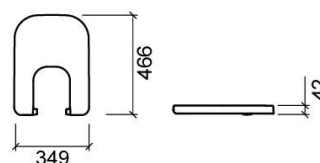

Look bidet cover with Clipoff and Slowclose - White

Ref. 2344100

EAN Code. 5604815907445

Description

Discontinued product - available until permanent stock rupture.

Technical Information

Length: 466 mm

Width: 349 mm

Height: 42 mm

Weight: 1.7 kg

Collection: [Look](#)

Product type: Seats and covers

Product Format: Rectangular

Material: Duroplast

Features

- With Clipoff System
- With Slowclose system
- Stainless steel hinges
- Hinges included
- With antibacterial protection

Variations

Pergamon (Discontinued)

466x349x42 mm

Ref. 2344105

EAN Code. 5604815907452

Weight: 1.7 kg

Downloads

Catalogs