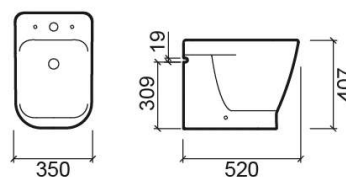

Look bidet with hole for water supply and holes for cover - White

Ref. 134425004

EAN Code. 5604815325997

Description

Discontinued product - available until permanent stock rupture.

Technical Information

Length: 520 mm

Width: 350 mm

Height: 407 mm

Weight: 23.90 kg

Collection: [Look](#)

Product type: Bidets

Style: Contemporary

Product Format: Rectangular

Material: Ceramic

520x350x407 mm

Ref. 134425054

EAN Code. 5604815326000

Weight: 23.90 kg

Downloads

Cleaning Manuals

Cleaning Manual (PDF) ,

Technical Drawings