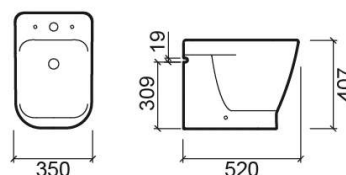

Look bidet with hole for water supply and holes for cover - White

Ref. 134425004

EAN Code. 5604815325997

Description

Discontinued product - available until permanent stock rupture.

Technical Information

Length: 520 mm

Width: 350 mm

Height: 407 mm

Weight: 23.90 kg

Collection: [Look](#)

Product type: Bidets

Style: Contemporary

Product Format: Rectangular

Material: Ceramic

520x350x407 mm

Ref. 134425054

EAN Code. 5604815326000

Weight: 23.90 kg

Downloads

Cleaning Manuals

Cleaning Manual (PDF) ,

Technical Drawings