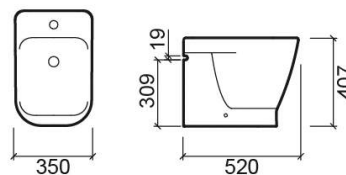

# Look bidet with hole for water supply - White

Ref. 134420004

EAN Code. 5604815325935

## Technical Information

Length: 520 mm

Width: 350 mm

Height: 407 mm

Weight: 23.90 kg

Collection: [Look](#)

Product type: Bidets

Style: Contemporary

Product Format: Rectangular

Material: Ceramic

Installation type: Floor

## Variations

---

Pergamon (Discontinued)

520x350x407 mm

Ref. 134420054

EAN Code. 5604815326017

Weight: 23.90 kg