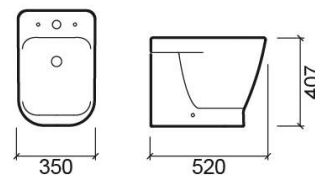

Look bidet with holes for cover - White

Ref. 134415004

EAN Code. 5604815325126

Description

Discontinued product - available until permanent stock rupture.

Technical Information

Length: 520 mm

Width: 350 mm

Height: 407 mm

Weight: 23.90 kg

Collection: [Look](#)

Product type: Bidets

Style: Contemporary

Product Format: Rectangular

Material: Ceramic

Installation type: Floor

Features

- With overflow ring
- With tap hole
- Compatible with cover
- Side fixings
- Fixing kit included
- Back-to-wall bidet

Variations

Pergamon (Discontinued)

520x350x407 mm

Ref. 134415054

EAN Code. 5604815325133

Installation Dimensions

cotas de instalacao recomendadas BIDE (PDF) ,

Quality, Environment and OSH

AENOR 014/000624 (PDF) , Declaration of Performance – Bidets (PDF) ,