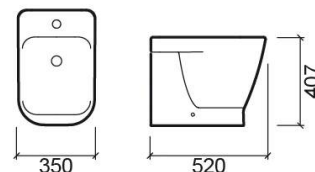

Look bidet - White

Ref. 134410004

EAN Code. 5604815320152

Description

Discontinued product - available until permanent stock rupture.

Technical Information

Length: 520 mm

Width: 350 mm

Height: 407 mm

Weight: 23.90 kg

Collection: [Look](#)

Product type: Bidets

Style: Contemporary

Product Format: Rectangular

Material: Ceramic

Installation type: Floor

Features

- With overflow ring
- With tap hole
- Side fixings
- Fixing kit included
- Back-to-wall bidet

Variations

Pergamon (Discontinued)

520x350x407 mm

Ref. 134410054

EAN Code. 5604815320909

Weight: 23.90 kg

134410 DT (PDF) ,

Installation Dimensions

Cotas de instalação Bidé (PDF) ,

Quality, Environment and OSH

AENOR 014/000624 (PDF) , Declaration of Performance – Bidets (PDF) ,