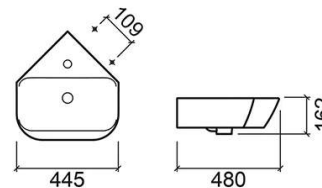

Look corner basin - White

Ref. 134700004

EAN Code. 5604815320695

Description

Discontinued product - available until permanent stock rupture.

Technical Information

Length: 445 mm

Width: 480 mm

Height: 162 mm

Weight: 10.30 kg

Collection: [Look](#)

Product type: Basins

Style: Contemporary

Product Format: Angular

Material: Ceramic

Installation type: Corner; Wall hung

Features

- With tap hole
- With overflow
- Fixing kit included
- Without embellishing ring

Variations

Pergamon (Discontinued)

445x480x162 mm

Ref. 134700054

EAN Code. 5604815321043

Weight: 10.30 kg