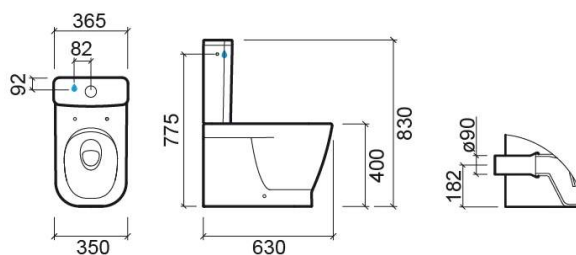

Look HO back-to-wall close coupled toilet with Rimflush - White

Ref. 134024004

EAN Code. 5604815326765

Description

Discontinued product - available until permanent stock rupture.

Technical Information

Length: 630 mm

Width: 350 mm

Height: 400 mm

Weight: 30.80 kg

Collection: [Look](#)

Product type: Toilets

Style: Contemporary

Product Format: Rectangular

Material: Ceramic

Installation type: Floor

Features

- With Rimflush system
- Horizontal outlet
- Back-to-wall
- Side fixings
- Fixing kit included
- Trap not included

Variations

Pergamon (Discontinued)
630x350x400 mm
Ref. 134024054
EAN Code. 5604815327410
Weight: 30.80 kg