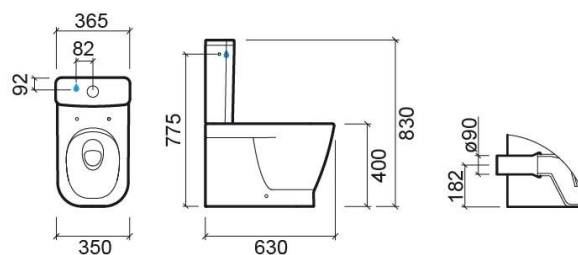

Look HO back-to-wall close coupled toilet with Rimflush - White

Ref. 134024004

EAN Code. 5604815326765

Description

Discontinued product - available until permanent stock rupture.

Technical Information

Length: 630 mm

Width: 350 mm

Height: 400 mm

Weight: 30.80 kg

Collection: [Look](#)

Product type: Toilets

Style: Contemporary

Product Format: Rectangular

Material: Ceramic

Installation type: Floor

Features

- With Rimflush system
- Horizontal outlet
- Back-to-wall
- Side fixings
- Fixing kit included
- Trap not included