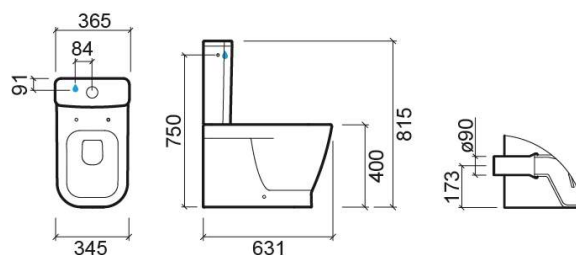

Look HO back-to-wall close coupled toilet - White

Ref. 134022004

EAN Code. 5604815320503

Description

Discontinued product - available until permanent stock rupture.

Technical Information

Length: 631 mm

Width: 345 mm

Height: 400 mm

Weight: 32.05 kg

Collection: [Look](#)

Product type: Toilets

Style: Contemporary

Product Format: Rectangular

Material: Ceramic

Installation type: Floor

Features

- Horizontal outlet
- Back-to-wall
- Side fixings
- Fixing kit included
- Trap not included

Variations

Pergamon (Discontinued)

631x345x400 mm

Ref. 134022054

EAN Code. 5604815320886

Weight: 32.05 kg