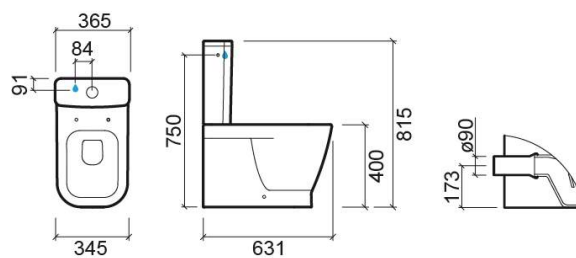

Look HO back-to-wall close coupled toilet - White

Ref. 134022004

EAN Code. 5604815320503

Description

Discontinued product - available until permanent stock rupture.

Technical Information

Length: 631 mm

Width: 345 mm

Height: 400 mm

Weight: 32.05 kg

Collection: [Look](#)

Product type: Toilets

Style: Contemporary

Product Format: Rectangular

Material: Ceramic

Installation type: Floor

Features

- Horizontal outlet
- Back-to-wall
- Side fixings
- Fixing kit included
- Trap not included