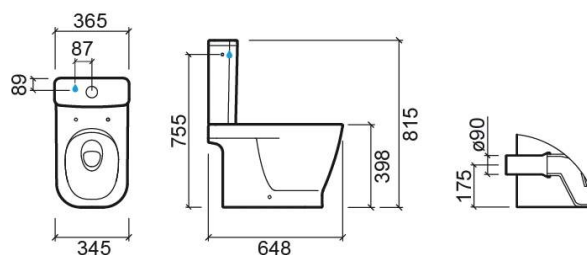

### Technical Information

Length: 648 mm

Width: 345 mm

Height: 398 mm

Weight: 32.90 kg

Collection: Look

Product type: Toilets

Style: Contemporary

Product Format: Rectangular

Material: Ceramic

Installation type: Floor