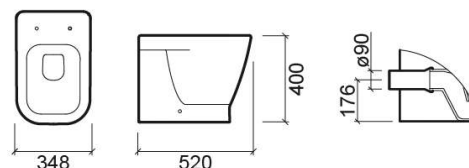

Look HO low level toilet - White

Ref. 134012004

EAN Code. 5604815320527

Description

Discontinued product - available until permanent stock rupture.

Technical Information

Length: 520 mm

Width: 348 mm

Height: 400 mm

Weight: 27.05 kg

Collection: [Look](#)

Product type: Toilets

Style: Contemporary

Product Format: Rectangular

Material: Ceramic

Installation type: Floor

Features

- Horizontal outlet
- Back-to-wall
- Side fixings
- Fixing kit included
- Trap not included

Variations

Pergamon (Discontinued)

520x348x400 mm

Ref. 134012054

EAN Code. 5604815320893

Weight: 27.05 kg