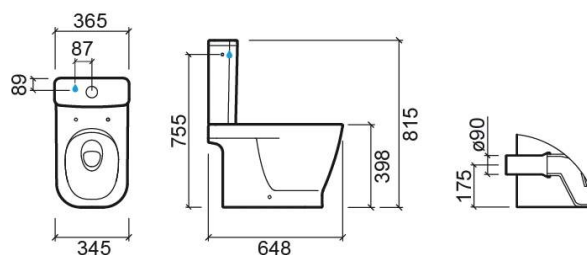

Look pack HO close coupled toilet with Rimflush and toilet seat - White

Ref. 134927004

EAN Code. 5604815332933

Description

Package contents - DP Compact Toilet (134026004), tank with flush mechanism (EI) (134111004LM) and Clipoff and Slowclose toilet seat (2346100)

Technical Information

Length: 650 mm

Width: 342 mm

Height: 815 mm

Weight: 44.9 kg

Collection: [Look](#)

Product type: Toilets

Style: Contemporary