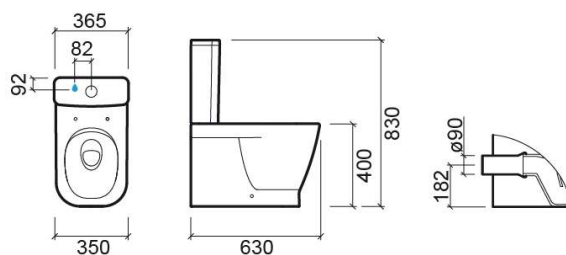

Look pack HO close coupled toilet with Rimflush and toilet seat - White

Ref. 13492600

EAN Code. 5604815326772

Technical Information

Length: 630 mm

Width: 365 mm

Height: 830 mm

Weight: 44.9 kg