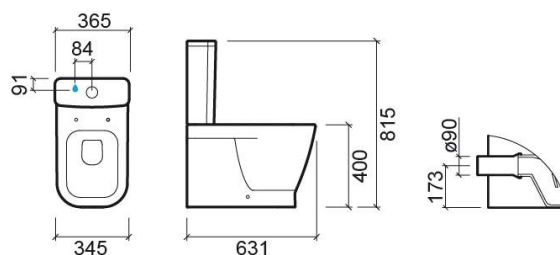

Look Pack VO close coupled toilet and toilet seat - White

Ref. 134916004

EAN Code. 5604815326789

Technical Information

Length: 631 mm

Width: 345 mm

Height: 815 mm

Weight: 47.5 kg

Collection: Look

Product type: Toilets

Style: Contemporary

Product Format: Oval

Material: Ceramic

Installation type: Floor

Features

- Horizontal outlet
- Side fixings
- Fixing kit included
- Trap not included