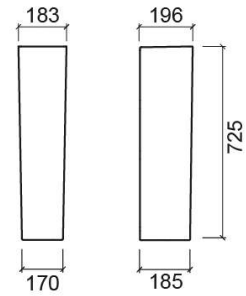

# Look pedestal - White

Ref. 134200004

EAN Code. 5604815320572

## Technical Information

Length: 183 mm

Width: 196 mm

Height: 725 mm

Weight: 14.70 kg

Collection: [Look](#)

Product type: Basins

Material: Ceramic

## Variations

---

Pergamon (Discontinued)

183x196x725 mm

Ref. 134200054

EAN Code. 5604815320930

Weight: 14.70 kg