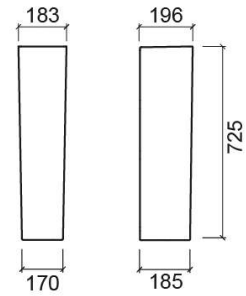

# Look pedestal - White

Ref. 134200004

EAN Code. 5604815320572

## Technical Information

Length: 183 mm

Width: 196 mm

Height: 725 mm

Weight: 14.70 kg

Collection: [Look](#)

Product type: Basins

Material: Ceramic

Installation type: Floor

Variations

---

Pergamon (Discontinued)

183x196x725 mm

Ref. 134200054

EAN Code. 5604815320930

Weight: 14.70 kg