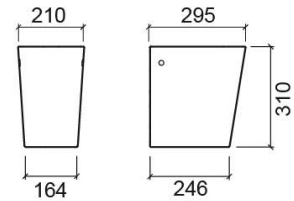

## Look semi pedestal - White

Ref. 134220004

EAN Code. 5604815320589

## Technical Information

Length: 210 mm

Width: 295 mm

Height: 310 mm

Weight: 8.10 kg

Collection: [Look](#)

Product type: Basins

Material: Ceramic

## Variations

---

Pergamon (Discontinued)

210x295x310 mm

Ref. 134220054

EAN Code. 5604815320947

Weight: 8.10 kg