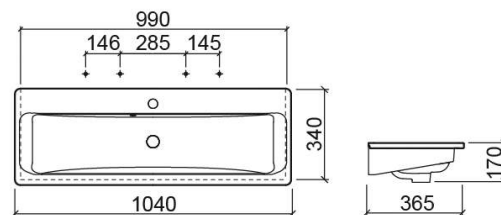

Look semi recessed basin - White

Ref. 134790004

EAN Code. 5604815326567

Description

Discontinued product - available until permanent stock rupture.

Technical Information

Length: 1040 mm

Width: 365 mm

Height: 170 mm

Weight: 21.3 kg

Collection: [Look](#)

Product type: Basins

Style: Contemporary

Product Format: Rectangular

Material: Ceramic

Installation type: Semi-recessed

Features

- With overflow ring
- With tap hole
- With overflow
- Fixing kit included

Variations

White
632x363x162 mm
Ref. 134770004
EAN Code. 5604815326512
Weight: 12.81 kg

White
637x465x168 mm
Ref. 134350004
EAN Code. 5604815320664
Weight: 15.2 kg

White
832x465x177 mm
Ref. 134360004
EAN Code. 5604815320671
Weight: 18.4 kg

White
835x365x137 mm
Ref. 134780004
EAN Code. 5604815326567
Weight: 16.4 kg

Pergamon (Discontinued)
1040x365x170 mm
Ref. 134790054
EAN Code. 5604815326550
Weight: 21.3 kg