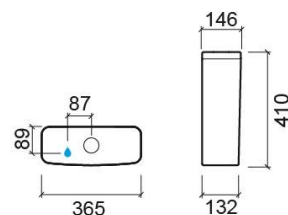

Look toilet cistern with efficient flush mechanism - White

Ref. 134141004LM

EAN Code. 5604815331240

Technical Information

Length: 365 mm

Width: 146 mm

Height: 410 mm

Weight: 11.40 kg

Collection: Look

Product type: Cisterns

Material: Ceramic

Installation type: Exterior

Features

- Dual flush
- Bottom left water supply
- Fixing kit included
- Flush mechanism included
- Flush volume - 3/4.5Lpf