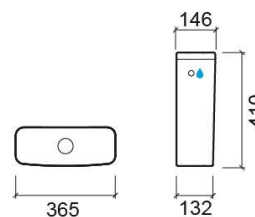

# Look toilet cistern with side water supply - White

Ref. 134113004LM

EAN Code. 5604815325362

## Technical Information

Length: 365 mm

Width: 146 mm

Height: 410 mm

Weight: 11.40 kg

Collection: [Look](#)

Product type: Cisterns

Material: Ceramic

## Variations

Pergamon (Discontinued)

365x146x410 mm

Ref. 134113054LM

EAN Code. 5604815328097

Weight: 11.40 kg