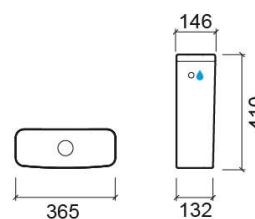

Look toilet cistern with side water supply - White

Ref. 134113004LM

EAN Code. 5604815325362

Description

Discontinued product - available until permanent stock rupture.

Technical Information

Length: 365 mm
Width: 146 mm
Height: 410 mm
Weight: 11.40 kg

Collection: [Look](#)

Product type: Cisterns

Material: Ceramic

Installation type: Exterior

Features

- Dual flush
- Left/right water supply
- Fixing kit included
- Flush mechanism included
- Flush volume - 3/6Lpf

Variations

Pergamon (Discontinued)

365x146x410 mm

Ref. 134113054LM

EAN Code. 5604815328097

Weight: 11.40 kg

Downloads

Cleaning Manuals