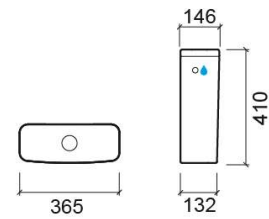

Look toilet cistern with side water supply - White

Ref. 134113004LM

EAN Code. 5604815325362

Technical Information

Length: 365 mm

Width: 146 mm

Height: 410 mm

Weight: 11.40 kg

Collection: Look

Product type: Cisterns

Material: Ceramic

Installation type: Exterior

Features

- Dual flush
- Left/right water supply
- Fixing kit included
- Flush mechanism included
- Flush volume - 3/6Lpf

Variations

Pergamon (Discontinued)

365x146x410 mm

Ref. 134113054LM

EAN Code. 5604815328097

Weight: 11.40 kg

Downloads

Cleaning Manuals