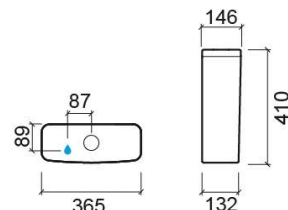

Look toilet cistern - White

Ref. 134111004LM

EAN Code. 5604815324914

Description

Discontinued product - available until permanent stock rupture.

Technical Information

Length: 365 mm

Width: 146 mm

Height: 410 mm

Weight: 11.4 kg

Collection: [Look](#)

Product type: Cisterns

Material: Ceramic

Installation type: Exterior

Features

- Dual flush
- Bottom left water supply
- Fixing kit included
- Flush mechanism included
- Flush volume - 3/6Lpf