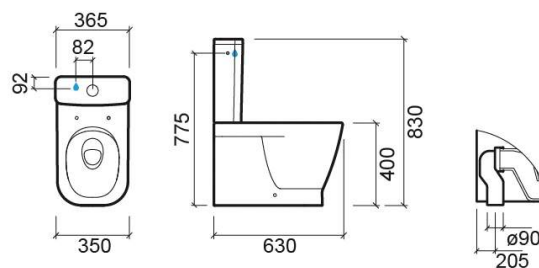

Look VO back-to-wall close coupled toilet with Rimflush - White

Ref. 134023004

EAN Code. 5604815325652

Description

Discontinued product - available until permanent stock rupture.

Technical Information

Length: 630 mm

Width: 350 mm

Height: 400 mm

Weight: 31.10 kg

Collection: [Look](#)

Product type: Toilets

Style: Contemporary

Product Format: Rectangular

Material: Ceramic

EAN Code. 5604815327403

Weight: 31.10 kg

Downloads

Videos

RimFlush (JPG) , Rimflush - Look (JPG) ,

Cleaning Manuals

Cleaning Manual (PDF) ,

2D & 3D Files