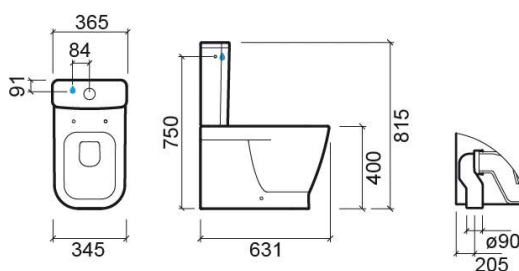

Look VO back-to-wall close coupled toilet - White

Ref. 134021004

EAN Code. 5604815320497

Description

Discontinued product - available until permanent stock rupture.

Technical Information

Length: 631 mm

Width: 345 mm

Height: 400 mm

Weight: 32.41 kg

Collection: [Look](#)

Product type: Toilets

Style: Contemporary

Product Format: Rectangular

Material: Ceramic

Installation type: Floor

Features

- Vertical outlet
- Back-to-wall
- Side fixings
- Fixing kit included
- Trap included

Variations

Pergamon (Discontinued)

631x345x400 mm

Ref. 134021054

EAN Code. 5604815320879

Weight: 32.41 kg