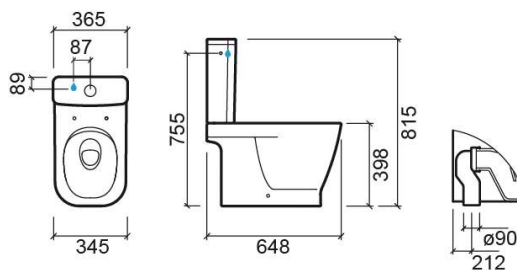

Look VO close coupled toilet with Rimflush - White

Ref. 134025004

EAN Code. 5604815330588

Technical Information

Length: 648 mm

Width: 345 mm

Height: 398 mm

Weight: 32.90 kg

Collection: [Look](#)

Product type: Toilets

Style: Contemporary

Product Format: Rectangular

Material: Ceramic

Installation type: Floor

Features

- With Rimflush system
- Vertical outlet
- Side fixings
- Fixing kit included
- Trap included