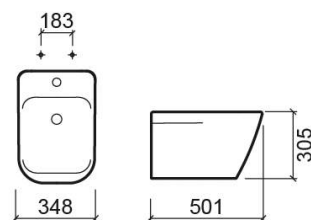

## Technical Information

Length: 501 mm

Width: 348 mm

Height: 305 mm

Weight: 19.60 kg

Collection: Look

Product type: Bidets

Style: Contemporary

Product Format: Rectangular

Material: Ceramic

Installation type: Wall hung

## Variations

Pergamon (Discontinued)  
501x348x305 mm  
Ref. 134440054  
EAN Code. 5604815327762  
Weight: 19.60 kg

Matte black  
501x348x305 mm  
Ref. 134440264  
EAN Code. 5604815336269  
Weight: 19.60 kg